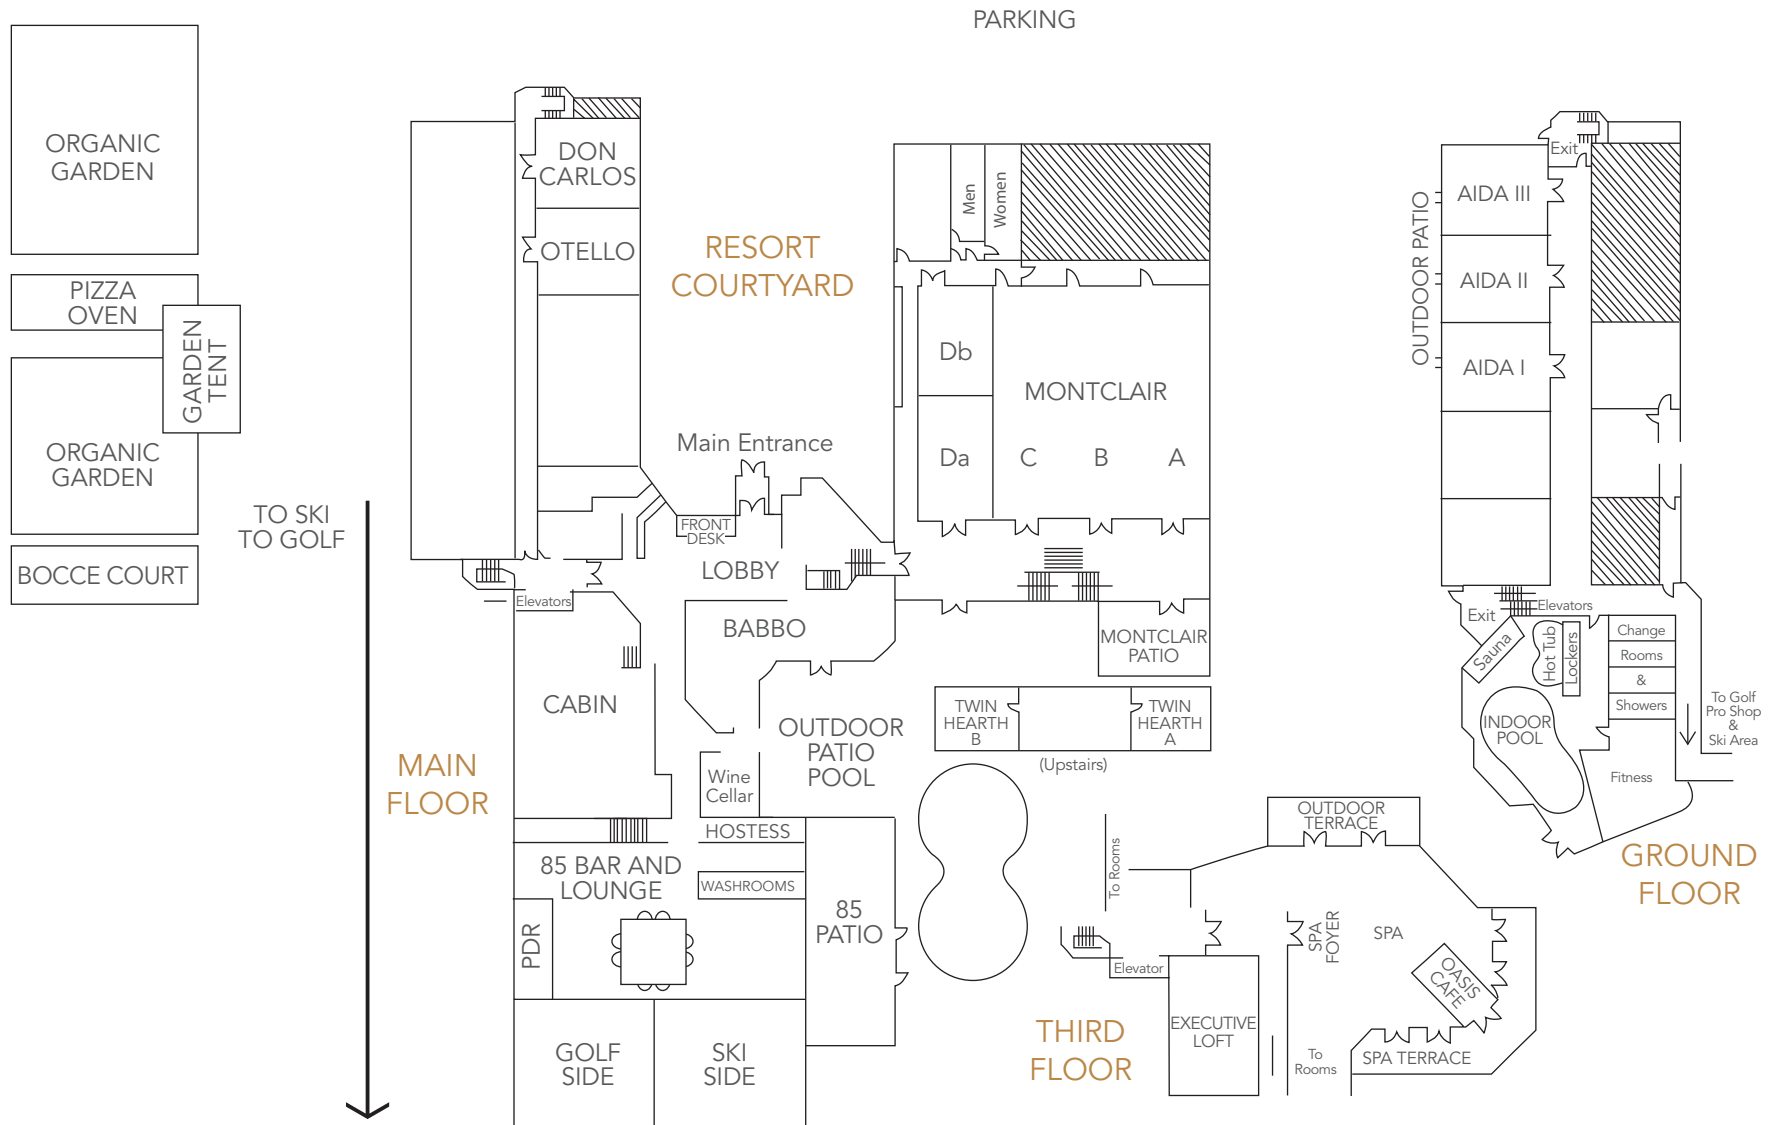

# Resort Floor Plan

**HOCKLEY**  
VALLEY RESORT

HOCKLEY.COM | 519-942-0754

793522 3rd Line EHS, Mono, ON L9W 5X7  
Toronto: 416-363-5490 Email: info@hockley.com