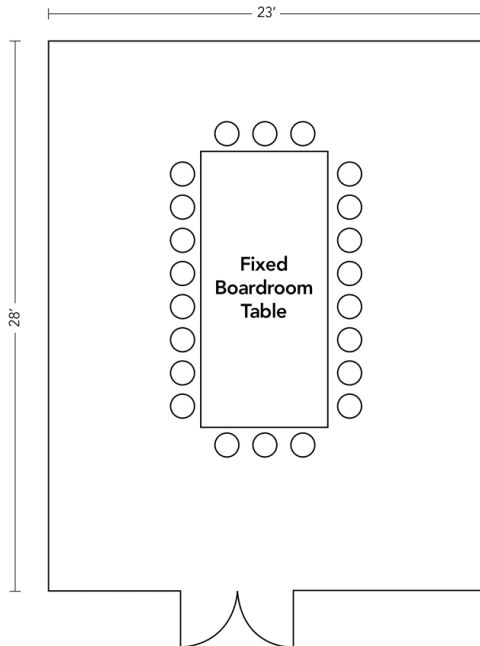

VERDI 22 seats

ROOM VERDI

Size	23'x29'
Height	9.5'
Footage	667
U-Shape	
Rounds of 6	
Boardroom	22
Classroom	
Theatre & Reception	
Dinner	